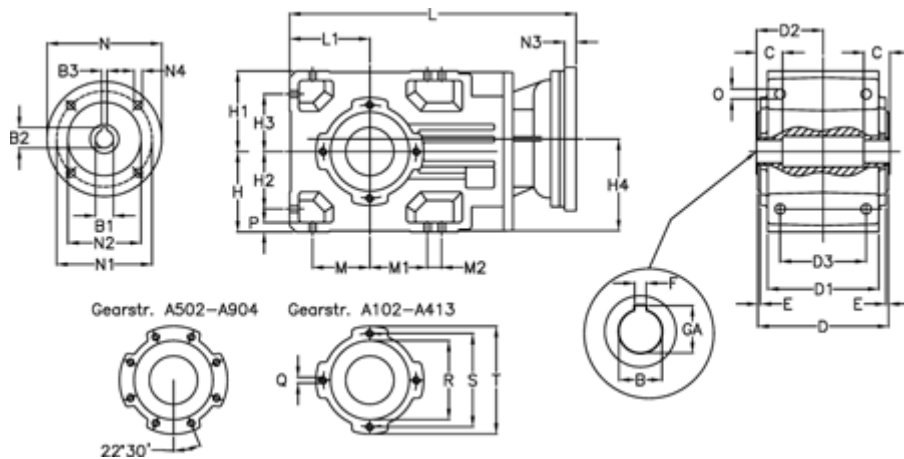

Article number: 29600201814225
 Description: Bevel helical gearbox
 A202UH35-18,1-P71B5

Measures

B = 35	D3 = 90	H3 = 60.0	N1 = 130	S = 115
B1 = 14	Description = A202UH35-xx-P71 B5	H4 = 93.0	N2 = 110	T = 140
B2 = 16.3	E = 3.0	L = 306.0	N3 = 0	
B3 = 5	F = 10	L1 = 80	N4 = M8x16	
C = 22	GA = 38.3	M = 60.0	O = 9.5	
D = 136	H = 80	M1 = 60.0	P = 9	
D1 = 110	H1 = 80	M2 = 0	Q = M8x15	
D2 = 70.0	H2 = 60.0	N = 160	R = 95	